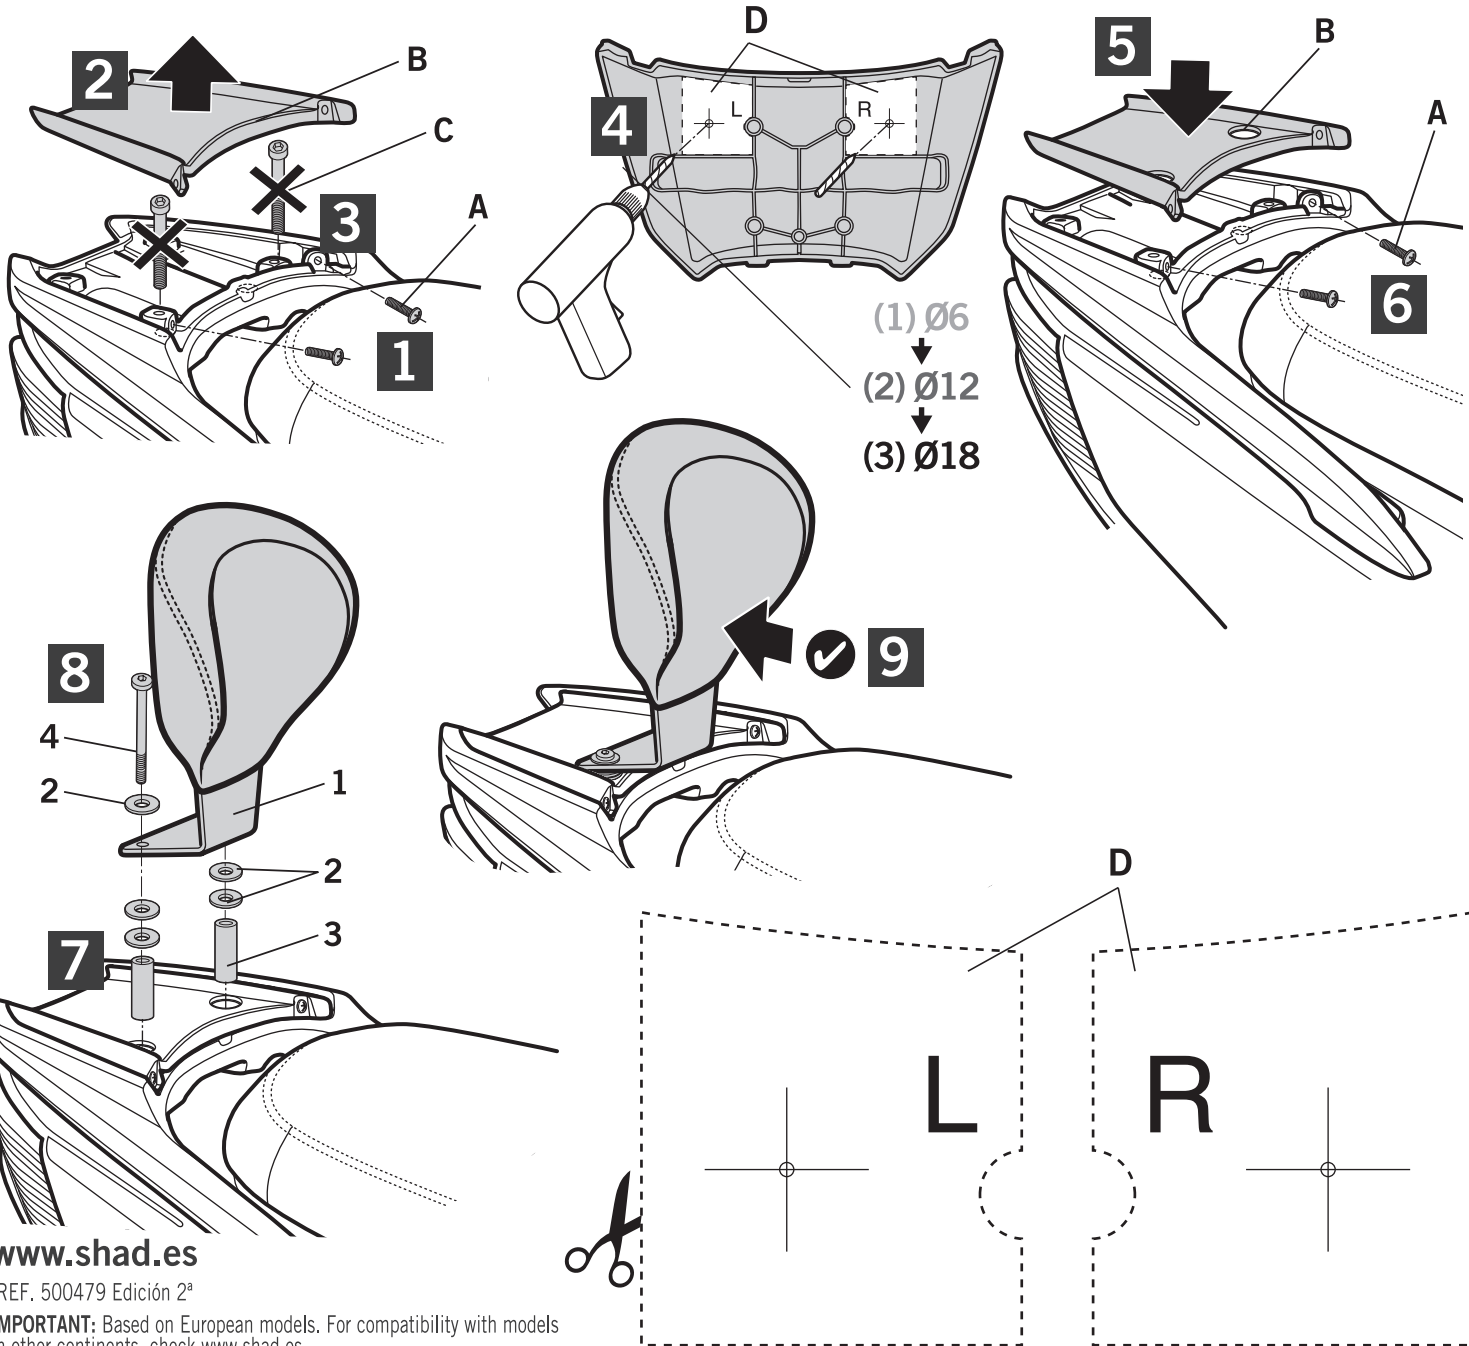

www.shad.es

REF. 500479 Edición 2ª

IMPORTANT: Based on European models. For compatibility with models in other continents, check www.shad.es