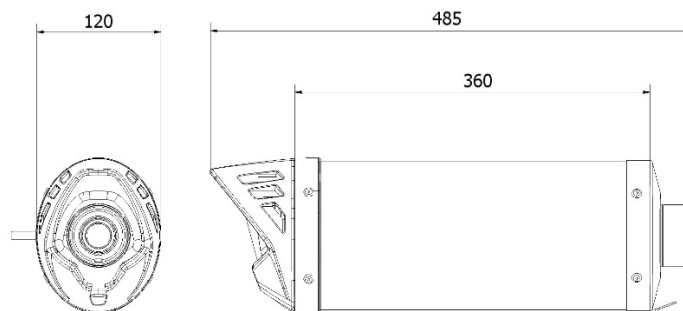

Technical specifications

MOVER

Characteristics

Body material	Black steel
Front end cap material	Stainless steel
Rear end cap material	Genestar 1300
Material of the inside of the silencer	Stainless steel
Link pipe material	Stainless steel
Type of attachment to the frame	Stainless steel screwed bracket
Total body length (mm)	360 mm
Internal diameter of the silencer coupling (mm)	Ø 55
Presence of dB-Killer	Yes
Silencer weight	2.70 kg