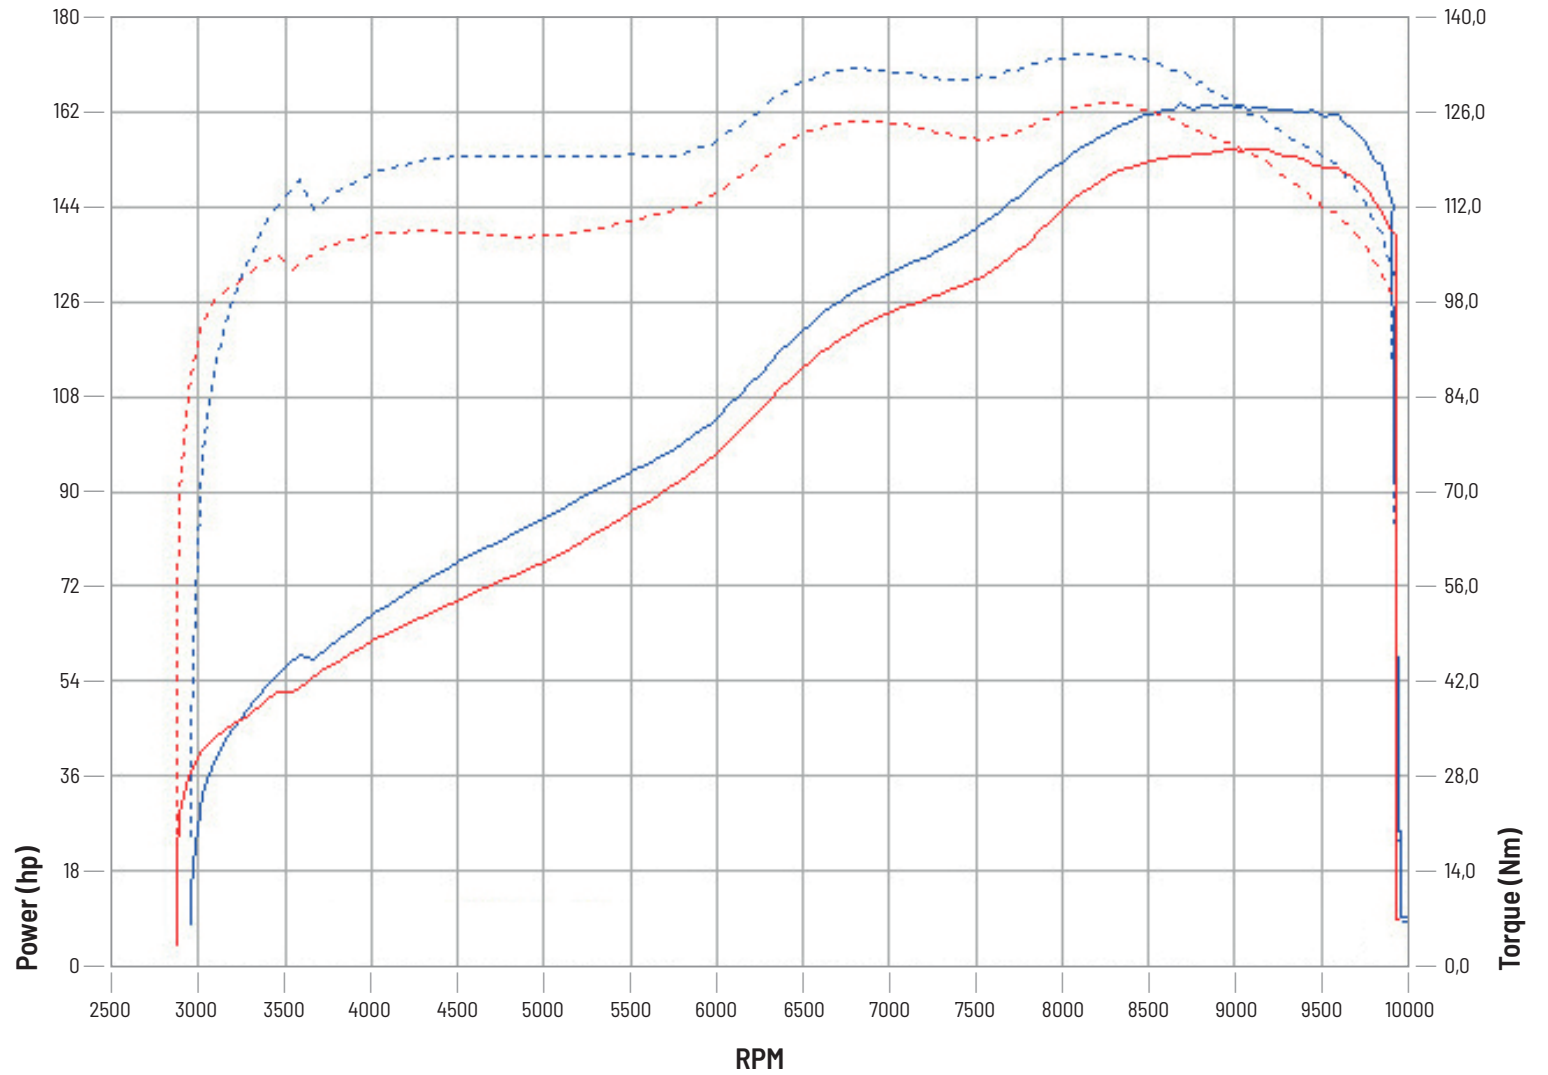

Model
**KTM
 SUPERDUKE 1290
 2017-2019**

Line
2 SLIP ON

Muffler
MK3

	Power (hp)	Torque (Nm)
■ Stock	155,0 hp 9100 rpm	127,4 Nm 8294 rpm
■ MIVV MK3 + map	163,6 hp 8683 rpm	134,6 Nm 8144 rpm